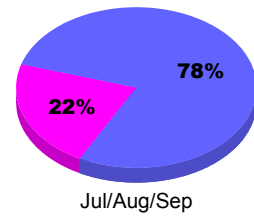

Membership Results
2010-2011

Membership
2009-2010

Month	Net Memb Goal	Actual New Memb	Actual Dropped Memb	Gain/Loss of Memb	Gain/Loss of Memb
Jul/Aug/Sep	5	43	-30	13	-15
Totals	5	43	-30	13	-15

Membership Results 2010-2011

Goal, New, Dropped, Gain/Loss

Comparison of Membership Gain/Loss

Current Year Compared to the Previous Year

Gender Comparison 2010-2011

■ Male ■ Female