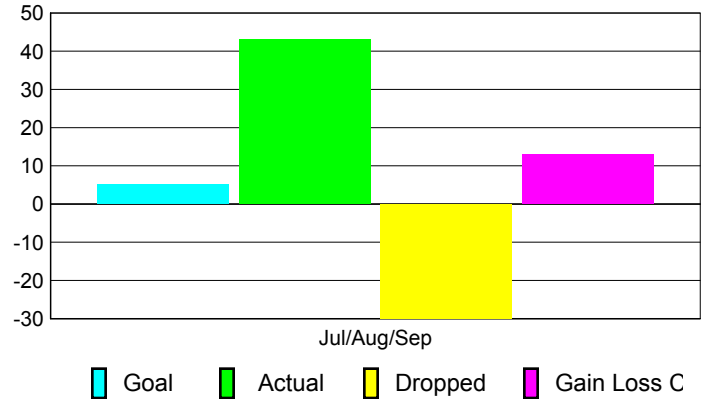

Membership Results 2010-2011

Goal, New, Dropped, Gain/Loss